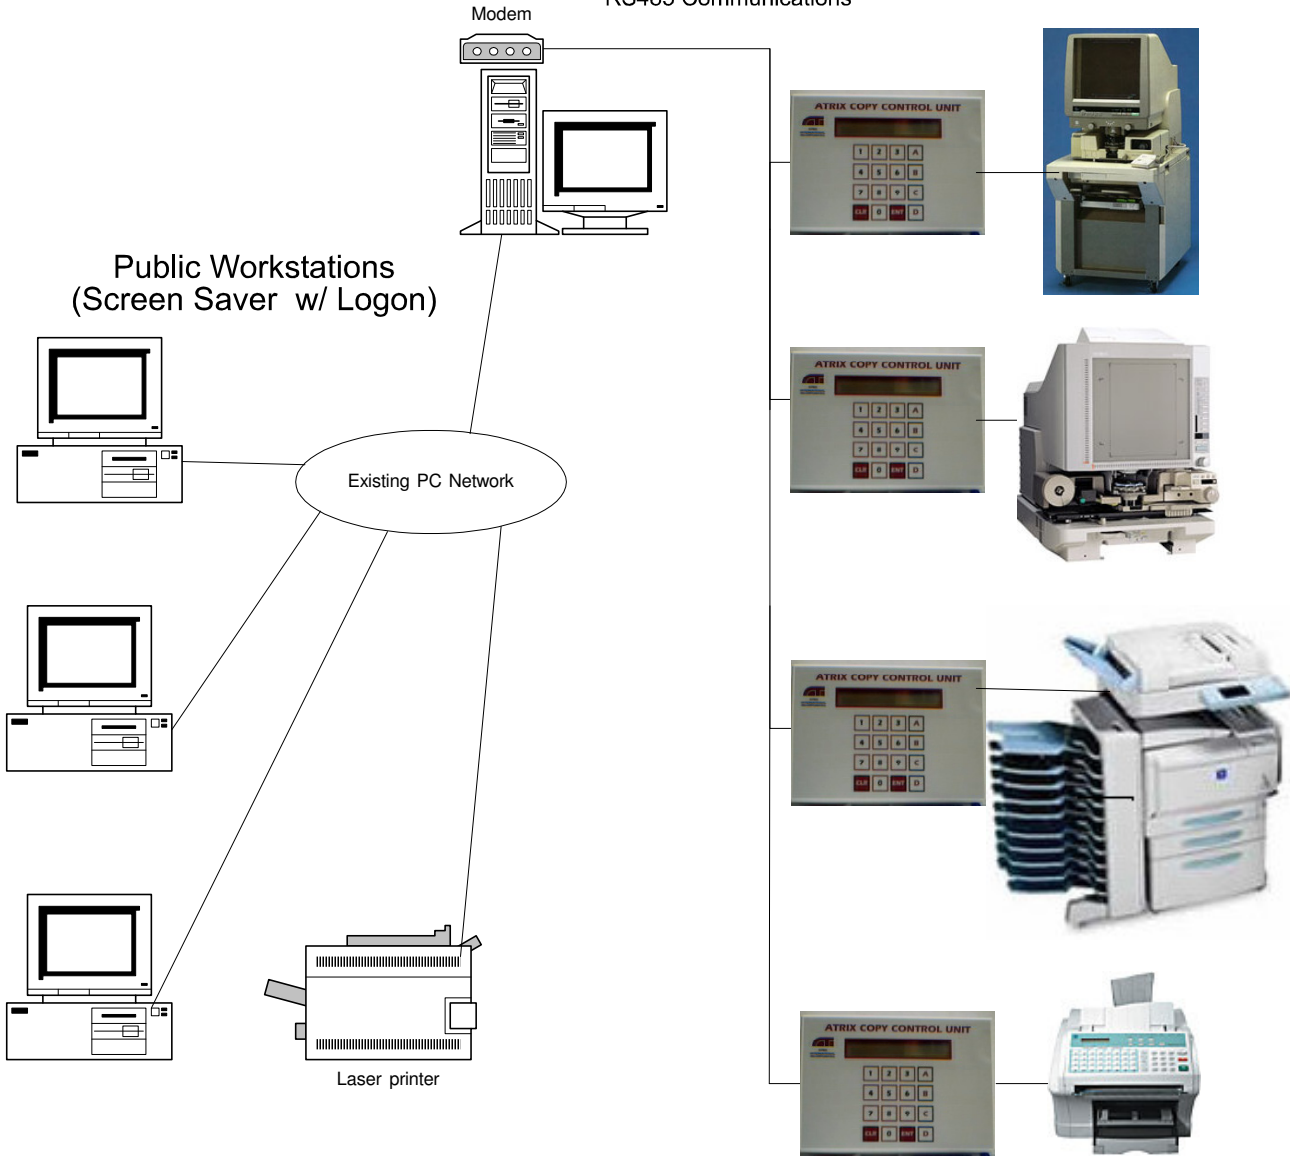

Print Revenue Management System*

Reader Printers / Copiers / Fax Machine
(w/ control units)

Thomas Gaschler
tgaschler@atrix.com

Atrix Host PC (staff only)

RS485 Communications

* This system counts copies made by reader printers, copiers, fax machines, and networked laser printers so users can charge for ALL the copies made by each "user id" number.